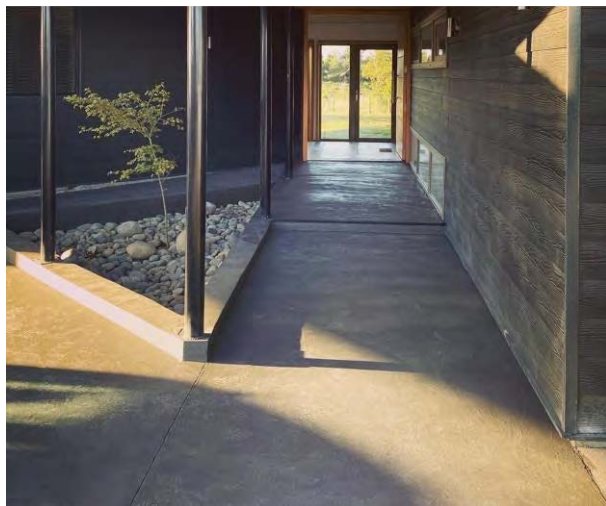

KIT RUSTIC

RUSTIC es un microcemento de alto tránsito con terminación rústica y con un ligero efecto **antideslizante**, coloreable en 38 colores. Ideal para oficinas y locales comerciales, así como también para exteriores (accesos, estacionamientos, bordes de piscinas o escaleras).

MUESTRA