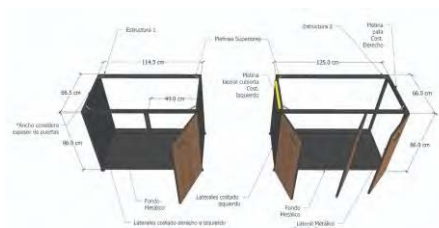

COMPONENTES MOBILIARIO

PROCESO

DISEÑO Y FABRICACIÓN

Nos preocupamos de llevar a cabo tu proyecto de forma **integral**, considerando la disposición, la funcionalidad y la terminación de cada uno de los componentes de este.