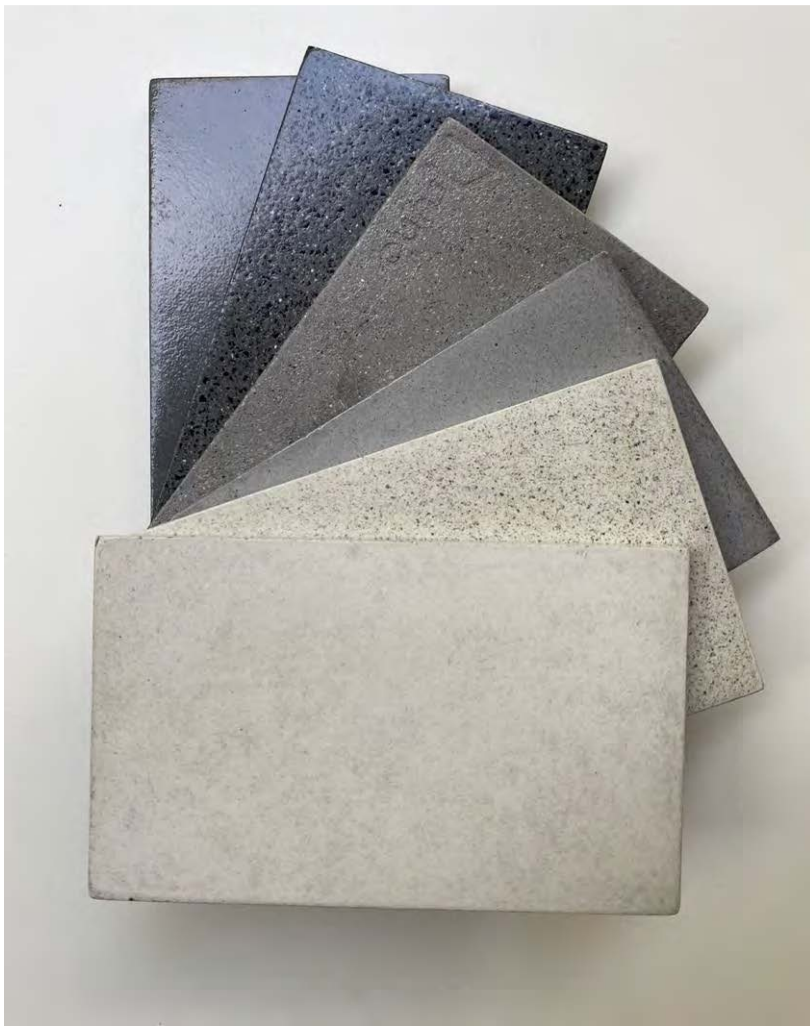

ACERCA DE  
**MICROCEMENTO**

The image shows an interior architectural space. The ceiling is a prominent feature, covered in a dense, woven texture that resembles natural fibers or a specific type of microcement. The walls are also finished with a similar textured material, in a warm, earthy brown color. A large, dark wooden pillar stands in the foreground, partially obscuring the view. In the background, there are large windows or glass doors that let in natural light, revealing some greenery outside. The overall atmosphere is warm and modern, emphasizing natural textures and colors.

MUESTRA

A close-up, high-angle photograph of a white piano keyboard. The keys are white and arranged in a standard layout. The frame of the keyboard is also white and features a logo that reads "Primo" in a stylized, cursive font. The lighting is soft and even, highlighting the texture of the keys and the frame.

ACERCA DE  
**LIQUIDSTONE**

A close-up photograph of the corner of a table. The table top is a light, textured material, possibly a composite or stone, with a fine, pebbled grain. The edges are finished with a dark, possibly black, material that forms the table's frame. The lighting is soft, highlighting the texture of the top and the sharp edges of the frame. The background is a neutral, light-colored surface.

La alternativa más **resistente** con  
una apariencia delicada y elegante.

Neutro  
Decapado

Neutro  
Liso

Gris Plata  
Liso

Gris Plata  
Decapado

Gris Plomo  
Liso

Gris Plomo  
Pulido

**LIQUIDSTONE** es una mezcla cementicia de altas prestaciones en base a cemento blanco, áridos seleccionados, fibras y aditivos especiales que permite crear piezas únicas para mobiliarios y objetos. Su color natural blanco nos permite crear una variada gama de colores y terminaciones donde la creatividad es el límite.